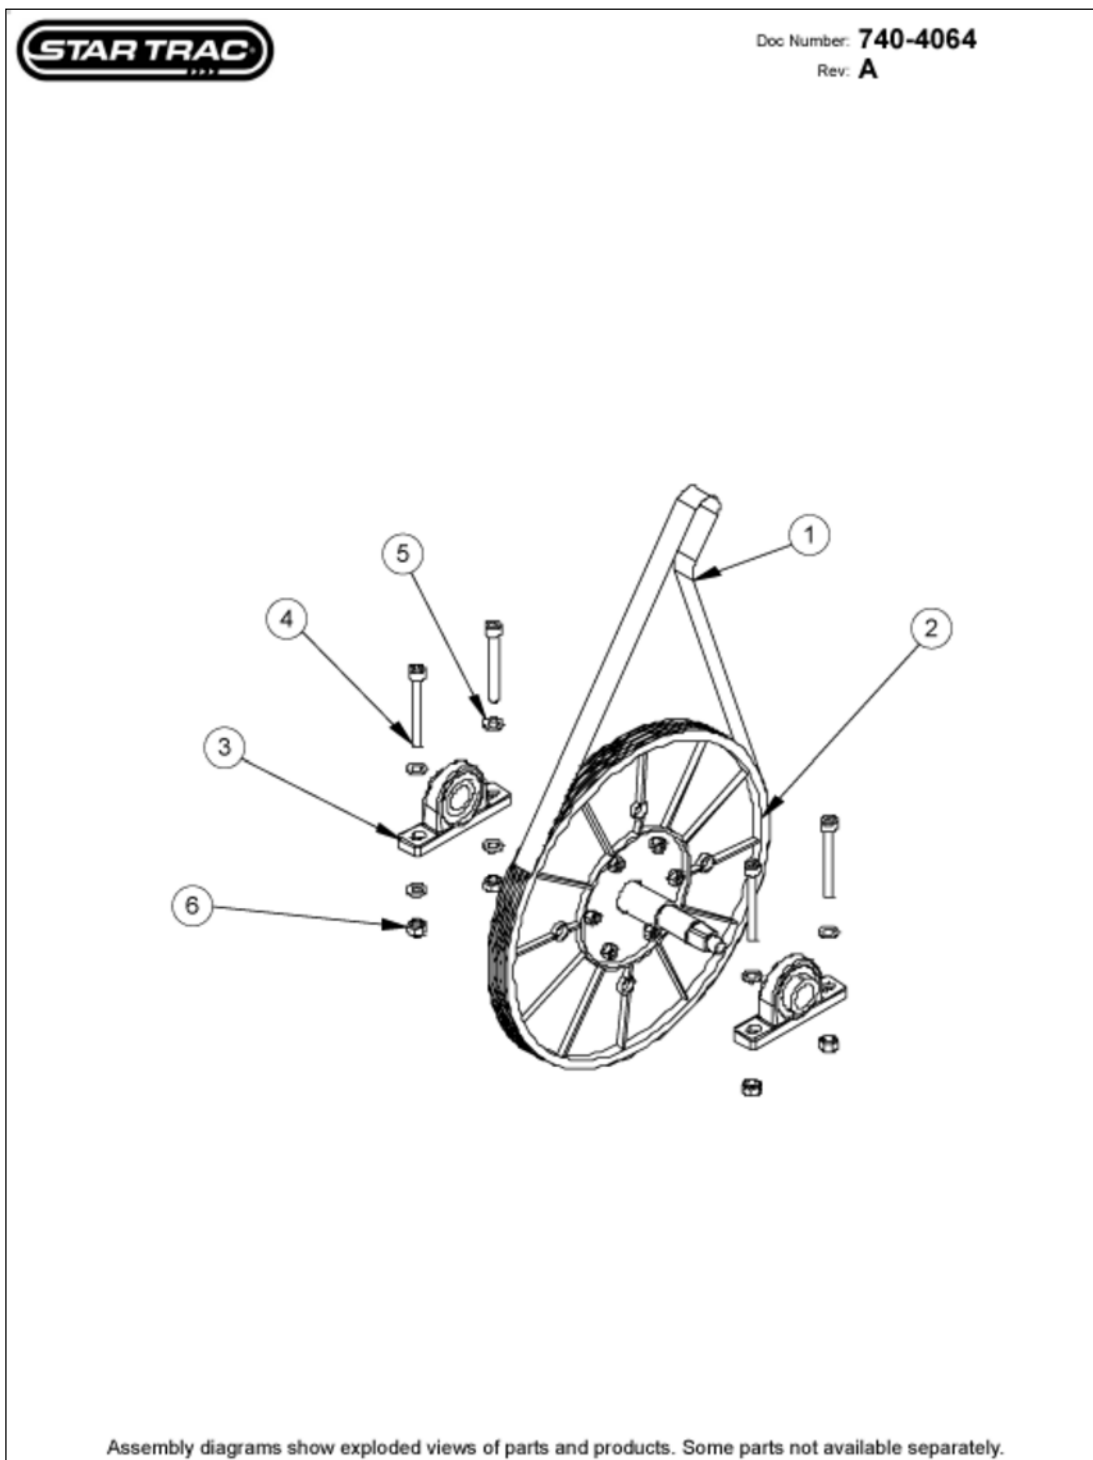

Base Frame Assy TBT

Assembly diagrams show exploded views of parts and products. Some parts not available separately.

Base Frame Assy

TBT

Callout	Part Number:	Description
1	740-4090	U-NUT, 4M, SHROUD
2	110-3344	CAP, AXLE, $\frac{1}{4}$ 5/8, PUSH ON
3	740-4076	FOOT, ADJUSTABLE, SCT
4	740-4077	CAP, PLUG, 1.25" OD X 14-20 GA
5	740-4079	BUSHING, WHEEL
6	740-4080	COVER, BEARING, 9ID X 33ODX
7	740-4082	SCREW, M10X75, SHC, HE
8	740-4083	CAP, PLUG, 28MM OD X 1.5MM
9	740-4084	GB845ST4.2*13
10	740-4508	SHROUD, CENTER COVER, SCT
11	740-4528	SNAP-RING, 16.2ID X 18.9OD X
12	740-4536	SHAFT, PEDAL, 6ID X 17OD X 200
13	740-4540	SCREW, M8X20, FHM, PH
14	740-4547	SCREW, M10X30, SHC, HE
15	740-4548	WASHER, 11 ID X 28.2 OD X 3MM,
16	740-4549	WASHER, M8
17	740-4555	COVER, FOOT PROTECT, LEFT
18	740-4556	COVER, FOOT PROTECT, RIGHT
19	740-4569	SCREW, M8 X 15, SHC, HE
20	740-4576	SCREW, M6 X 16, BHC, HE
21	740-4599	WASHER, 8X22X2MM, PLAIN
22	740-6064	WHEEL, 100MM OD
23	740-4012	ASSY, CABLE, EXT, MAIN I/O, LW
24	740-4088	ASSY, MAIN HARNESS, SPORT TBTX
25	740-4504	FRAME, WELDMENT, SCT, LE
26	740-4518	ASSY, LEG TUBE, SCT

Belt & Wheel Assy

Slide: 1-2-14-36 • PD ID: 1037 • PROD Link ID: • D ID: 465

November 10, 2009

Belt & Wheel Assy

Callout	Part Number:	Description
1	740-4512	BELT, POLY V, TBT/X
2	740-4064	ASSY, BREAK WHEEL
3	740-4552	PILLOWBLOCK, 1.0 ID
4	740-4081	SCREW, M10X80, SHC, HE
5	740-4551	WASHER, M10
6	740-4078	NUT, M10, NYLOCK