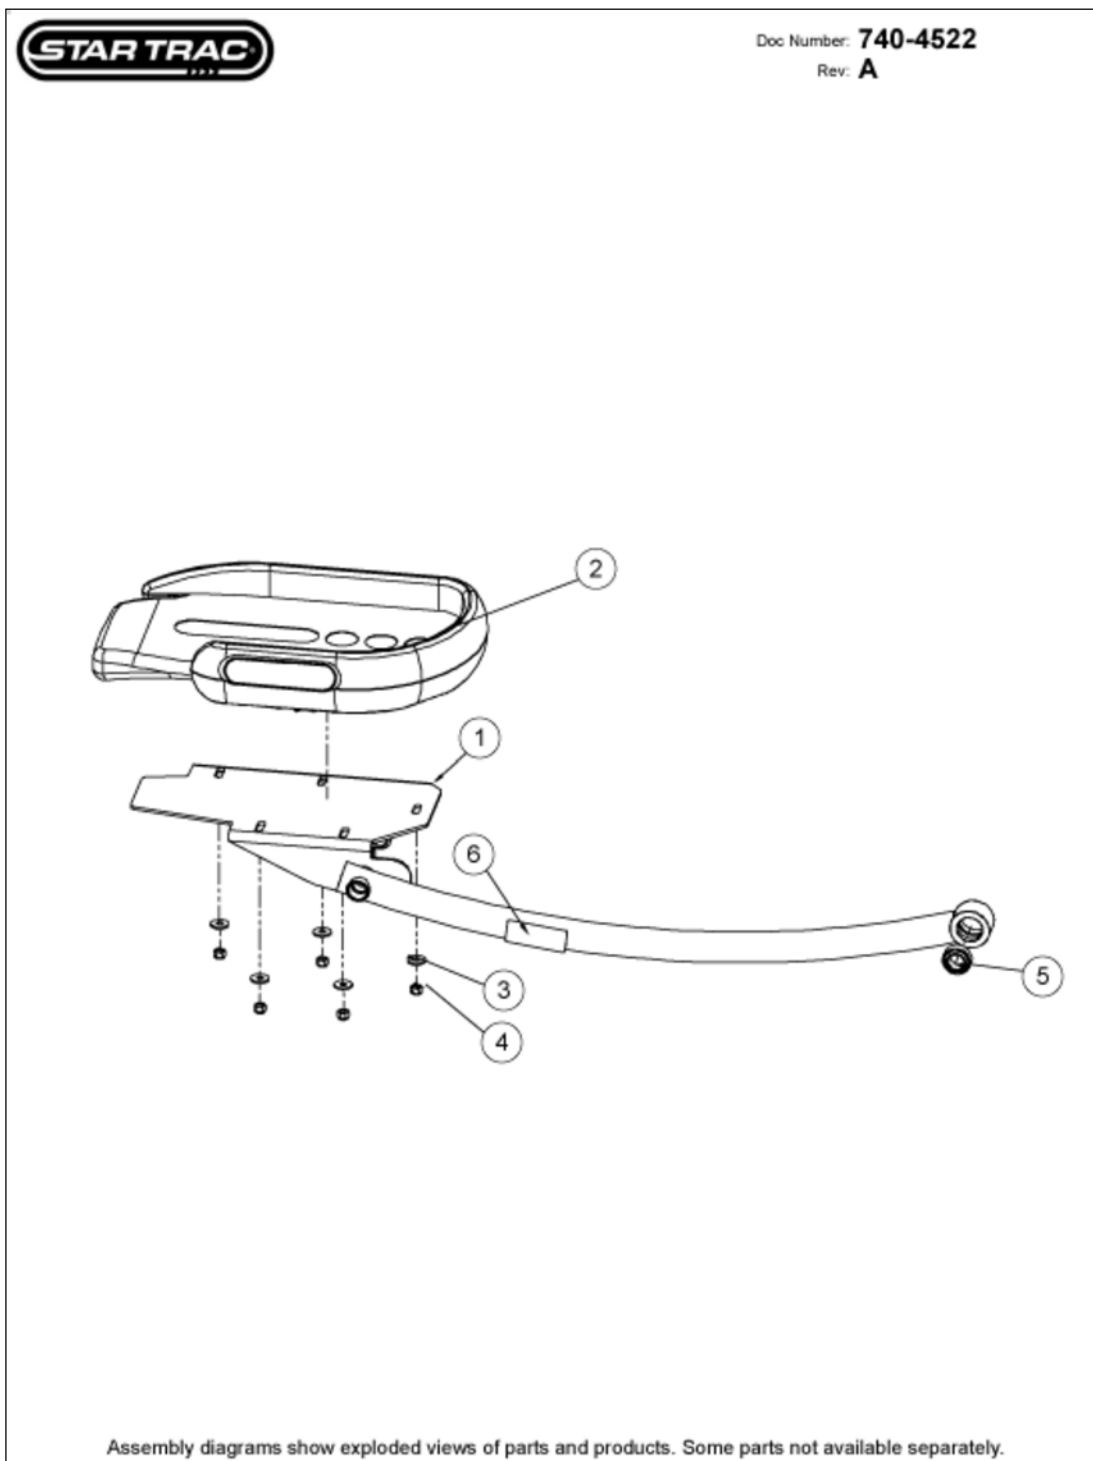

CARDIO • TBT • S Series TBT • S-TBT

Leg & Pedal Assy Right

Leg & Pedal Assy Right

Callout	Part Number:	Description
1	740-4521	ASSY, LEG/PEDAL, LEFT, SCT
2	721-1096-02	ASSY, PEDAL TOP, RT, CT
3	120-0480	WASHER, 5/16" CUT
4	110-1871	NUT, 5/16-18
5	740-4062	BEARING, SPHERICAL, SB20
6	050-2141	LABEL, WARNING, SHEAR POINT

Parts are subject to availability. Part pricing may change with or without notice.
Check the Star Trac Support Website <http://support.startrac.com> for current part pricing.

November 10, 2009