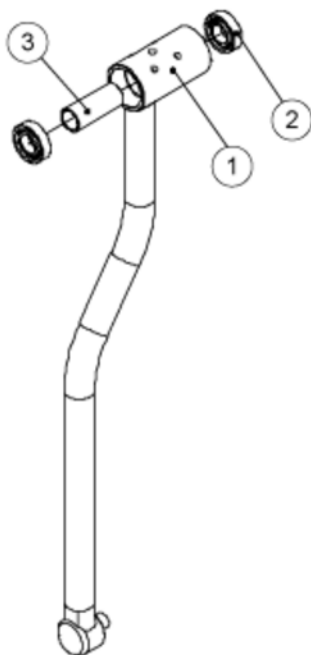

Belt & Wheel Assy

Slide: 1-2-14-36 • PD ID: 1037 • PROD Link ID: • D ID: 465

November 10, 2009

Belt & Wheel Assy

Callout	Part Number:	Description
1	740-4512	BELT, POLY V, TBT/X
2	740-4064	ASSY, BREAK WHEEL
3	740-4552	PILLOWBLOCK, 1.0 ID
4	740-4081	SCREW, M10X80, SHC, HE
5	740-4551	WASHER, M10
6	740-4078	NUT, M10, NYLOCK

Pedal Top Right

Doc Number: 721-1096-02
Rev: C

6 Complete Assy

Assembly diagrams show exploded views of parts and products. Some parts not available separately.

Pedal Top Right

Callout Part Number:	Description
1 721-1096-02	ASSY, PEDAL TOP, RT, CT
2 020-6881-02	PEDAL, BORDER, UPPER RT, CT
3 020-6882-02	PEDAL, BORDER, LOWER RT, CT
4 050-1925	LOGO, PEDAL, STARTRAC, EL6200
5 110-3325	NUT, HEX, STYLE 1, M8X1.25

Parts are subject to availability. Part pricing may change with or without notice.
Check the Star Trac Support Website <http://support.startrac.com> for current part pricing.

November 10, 2009

CARDIO • TBT • S Series TBT • S-TBT

Pivot Arm Assy

Doc Number: **740-4056**
Rev: **A**

Assembly diagrams show exploded views of parts and products. Some parts not available separately.

Pivot Arm Assy

Callout Part Number:	Description
1 740-4061	WELDMENT, SHAFT, PIVOT ARM
2 740-4585	BEARING, RADIAL, 25IDX52ODX15M
3 740-4584	*ALT* USE PART # 740-4056
4 740-4056	ASSY, PIVOT ARM, TBT/X