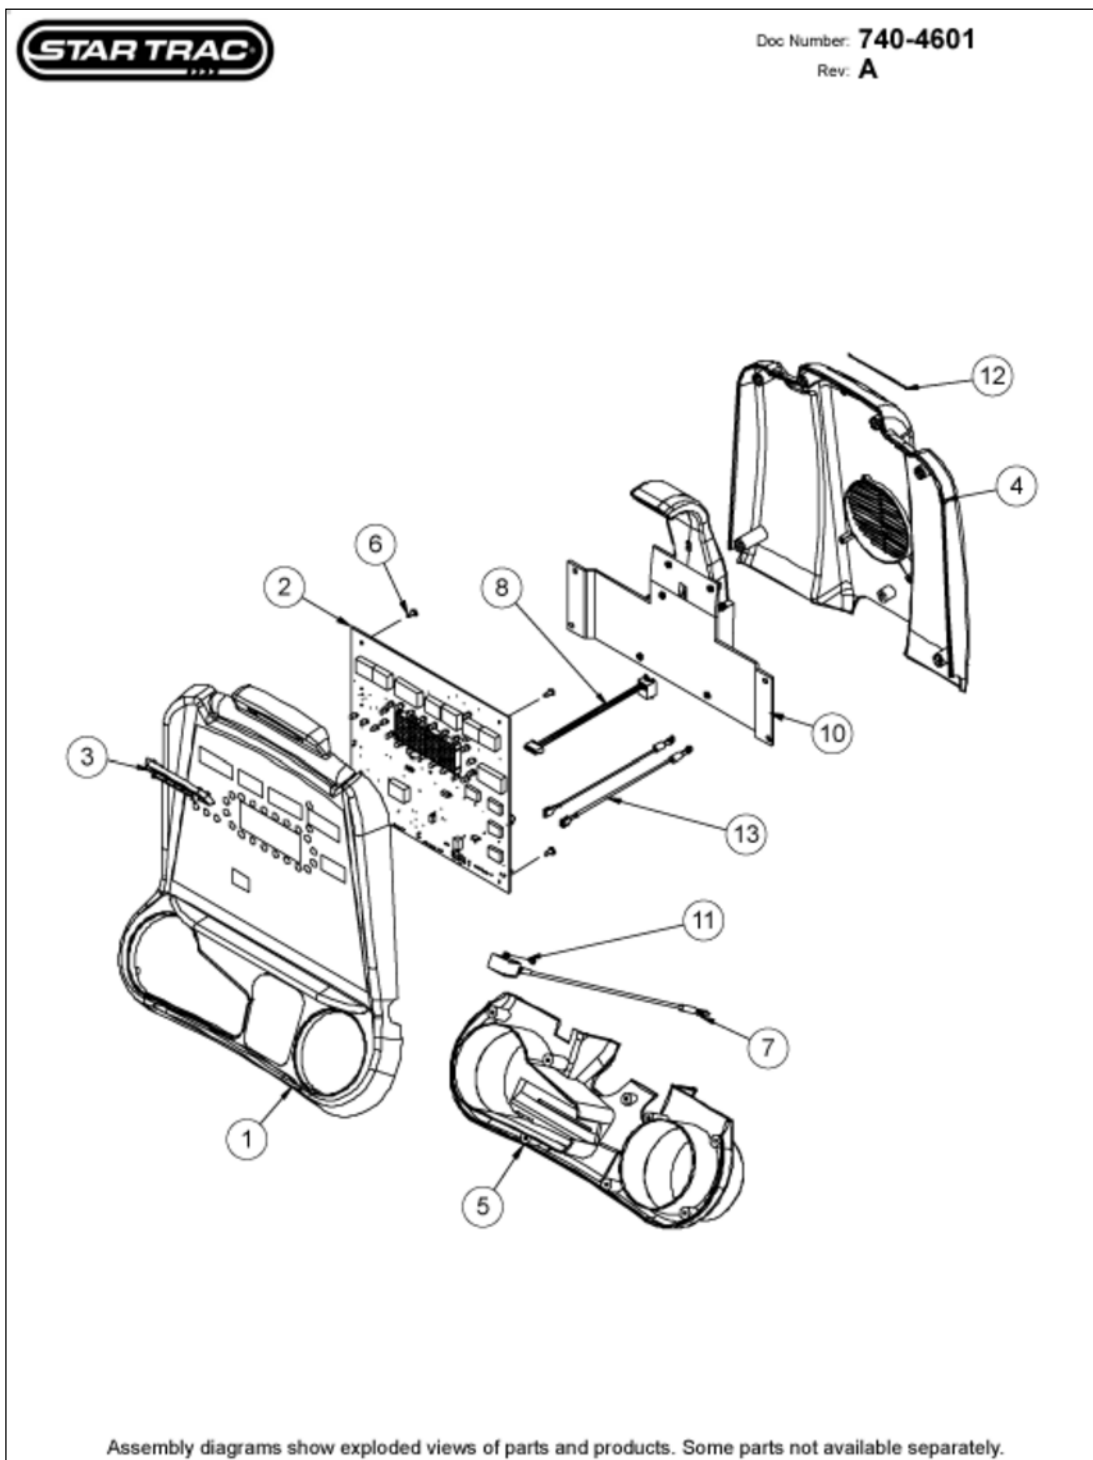

CARDIO • TBT • S Series TBT • S-TBT

Display Electrical Assy

Slide: 1-2-14-36 • PD ID: 1037 • PROD Link ID: • D ID: 479

November 10, 2009

Display Electrical Assy

Callout	Part Number:	Description
1	740-4543	ASSY, KEYPAD, ELEC, TBT/X
2	740-0001	ASSY, DISPLAY, SPORT BIKE/
3	800-4015	WHEEL ASSY, (2STS), PB6K
4	020-6411	DISP HOUSING, BACK, PB6K
5	020-6416	DISP HOUSING, BOTTOM, PB6K
6	110-3252	SCREW, M4X0.7X10L,PHT,PH,CS,BO
7	715-3518-KT	KIT, CABLE, POLAR RECEIVER,PRO
8	721-0033	PHONE JACK ASSY, C-SAFE, NR-BK
9	020-6460	WINDOW, IR READER
10	718-1122-KT	KIT, ASSY, FAN,UB/RB PRO
11	110-3163	SCREW, M3X0.5X8 PHT, PH, CS, ZI
12	050-1887	LABEL, LOGO, ST, PRO BIKE
13	740-0009	ASSY, CABLE, DISPLAY GND,

Parts are subject to availability. Part pricing may change with or without notice.
Check the Star Trac Support Website <http://support.startrac.com> for current part pricing.

November 10, 2009