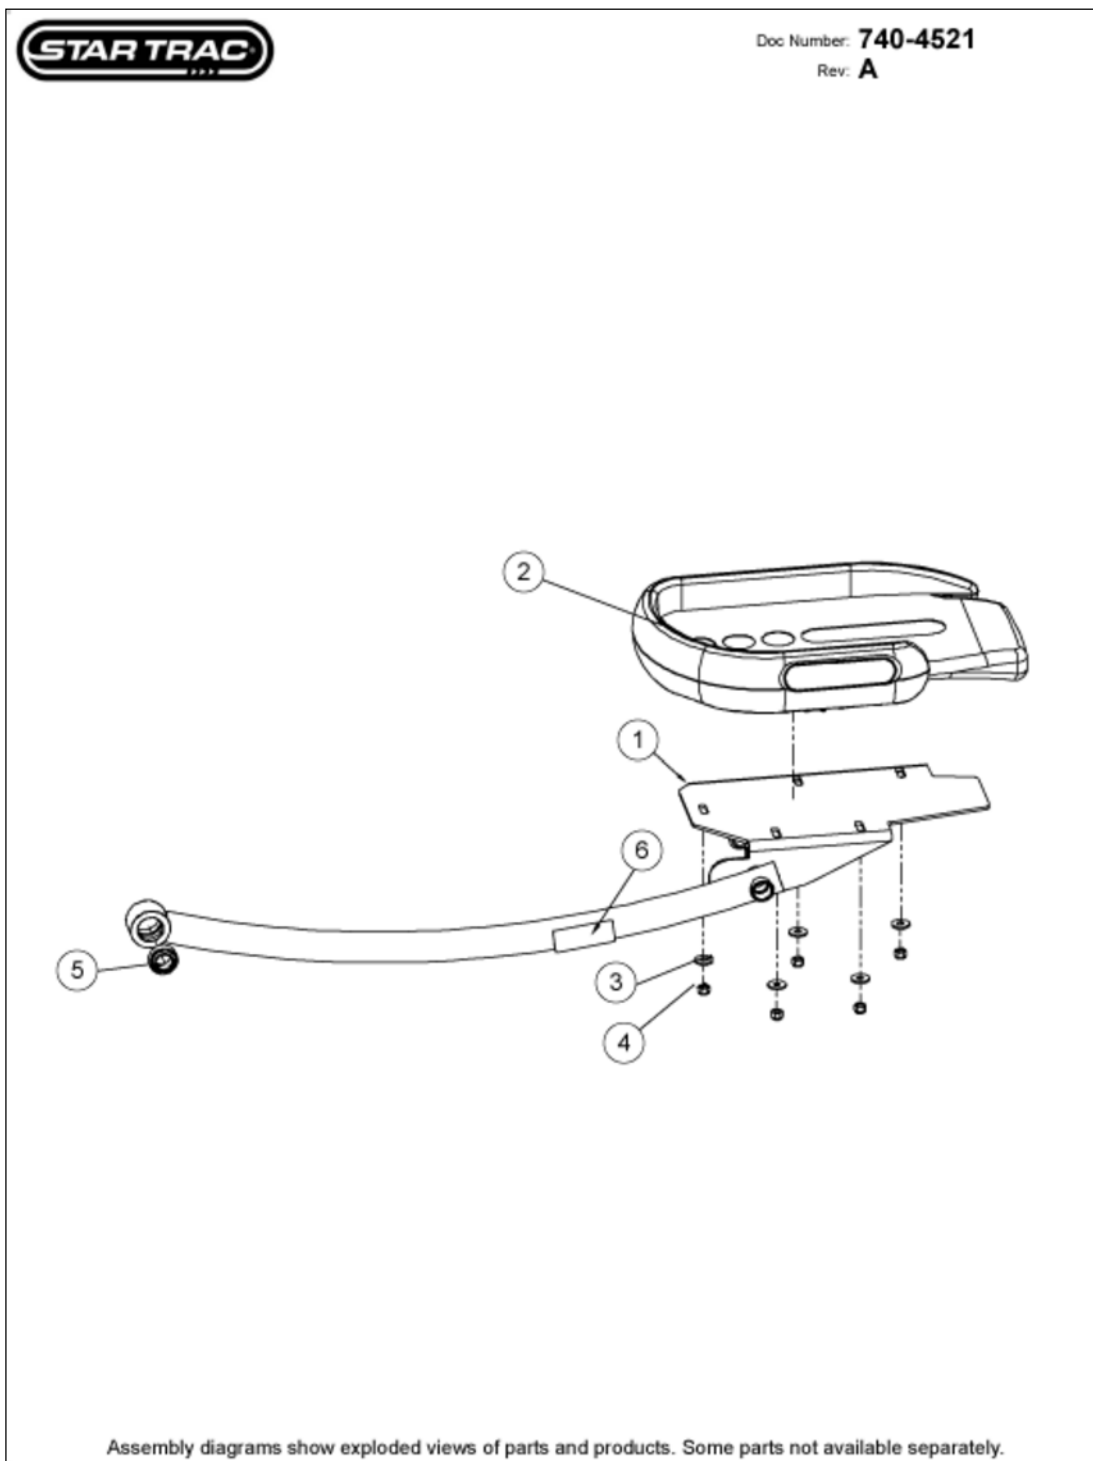

CARDIO • TBT • S Series TBT • S-TBT

Leg & Pedal Assy Left

Leg & Pedal Assy Left

Callout	Part Number:	Description
1	740-4521	ASSY, LEG/PEDAL, LEFT, SCT
2	721-1096-01	ASSY, PEDAL TOP, LEFT, CT
3	120-0480	WASHER, 5/16" CUT
4	110-1871	NUT, 5/16-18
5	740-4062	BEARING, SPHERICAL, SB20
6	050-2141	LABEL, WARNING, SHEAR POINT

Parts are subject to availability. Part pricing may change with or without notice.
Check the Star Trac Support Website <http://support.startrac.com> for current part pricing.

November 10, 2009