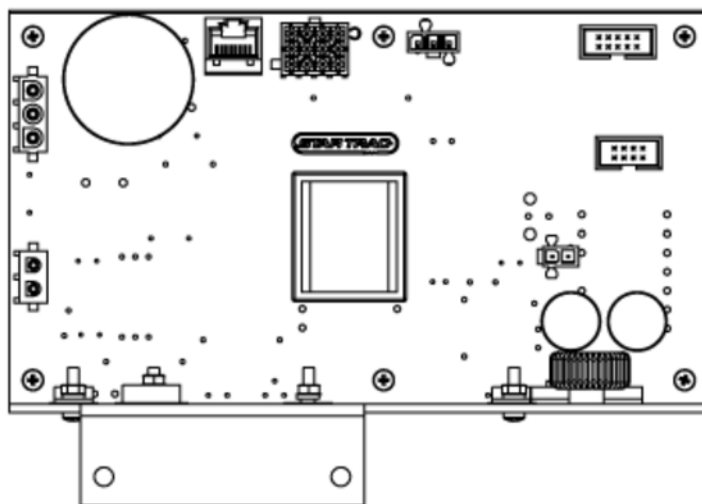

LCB Assy

Load Control Board

Doc Number: 740-0002

Rev: A

① Complete Assy

Assembly diagrams show exploded views of parts and products. Some parts not available separately.

LCB Assy

Load Control Board