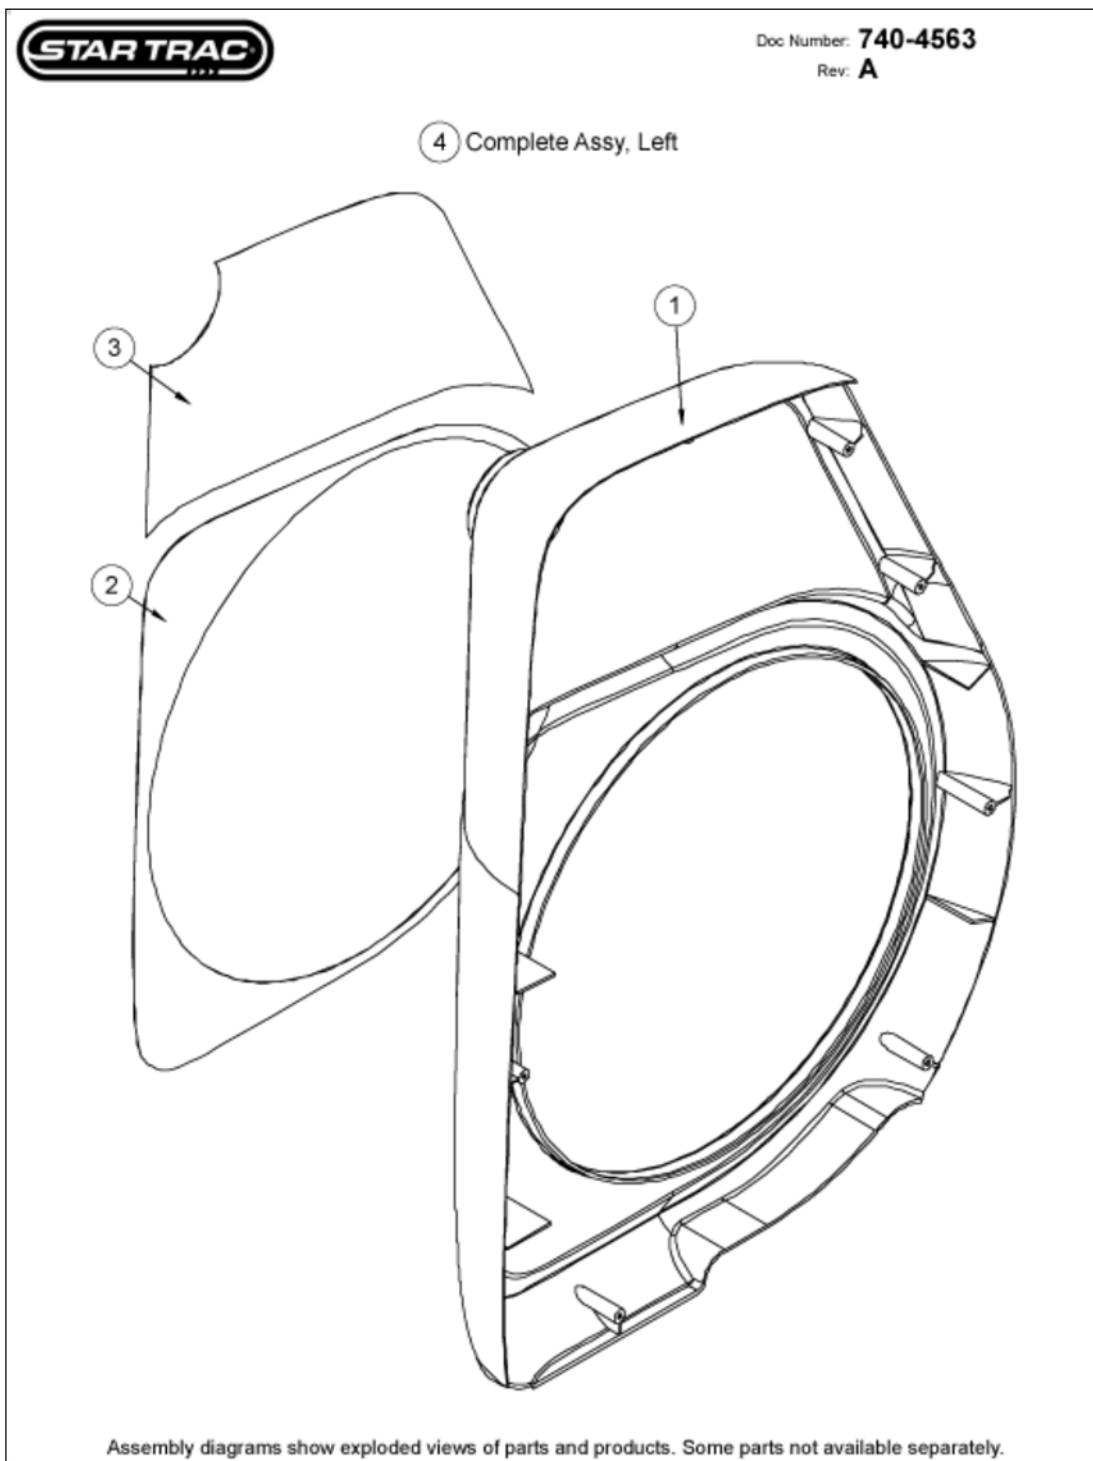

Shroud

Rear Rail Cover

Callout	Part Number:	Description
1	740-4554	RUBBER, REAR COVER, SCT
2	740-4065	LABEL, STARTRAC, SHROUD, COVER
3	740-4051	ASSY, REAR RAIL COVER
4	740-4092	BRACKET, REAR, SHROUD
5	740-4084	GB845ST4.2*13

Parts are subject to availability. Part pricing may change with or without notice.
Check the Star Trac Support Website <http://support.startrac.com> for current part pricing.

November 10, 2009

CARDIO • TBT • S Series TBT • S-TBT

Shroud Assy Left