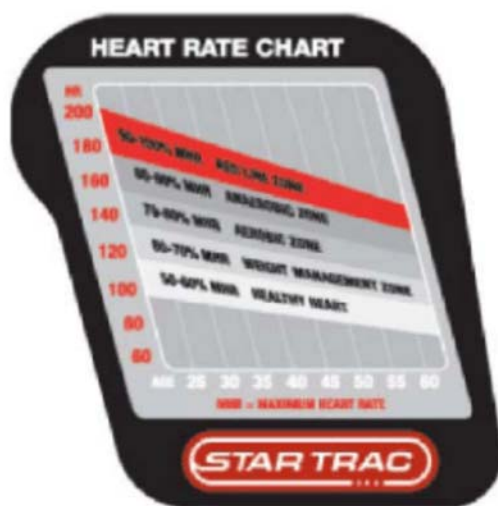

Sticker/Label Heart Rate Chart

Doc Number: 740-0024

Rev: A

① Complete Assy

Assembly diagrams show exploded views of parts and products. Some parts not available separately.

Sticker/Label

Heart Rate Chart

Callout Part Number:	Description
1 740-0024	KEYPAD, SPORT