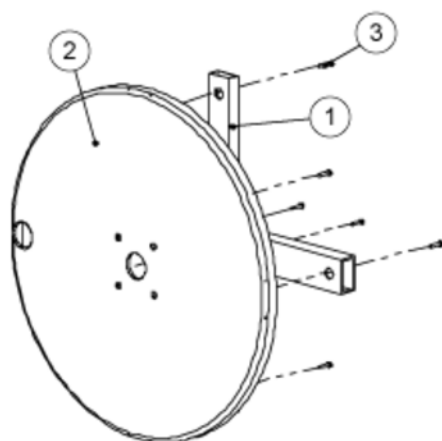

Parts are subject to availability. Part pricing may change with or without notice.
Check the Star Trac Support Website <http://support.startrac.com> for current part pricing.

November 10, 2009

CARDIO • TBT • S Series TBT • S-TBT

Disk Plate Assy

Doc Number: **740-4054**
Rev: **A**

Assembly diagrams show exploded views of parts and products. Some parts not available separately.

Disk Plate Assy

Callout	Part Number:	Description
1	740-4054	ASSY, DISK PLATE, TBT
2	740-4054	ASSY, DISK PLATE, TBT
3	740-4517	SCREW, 4.2MX13, BHC, PH