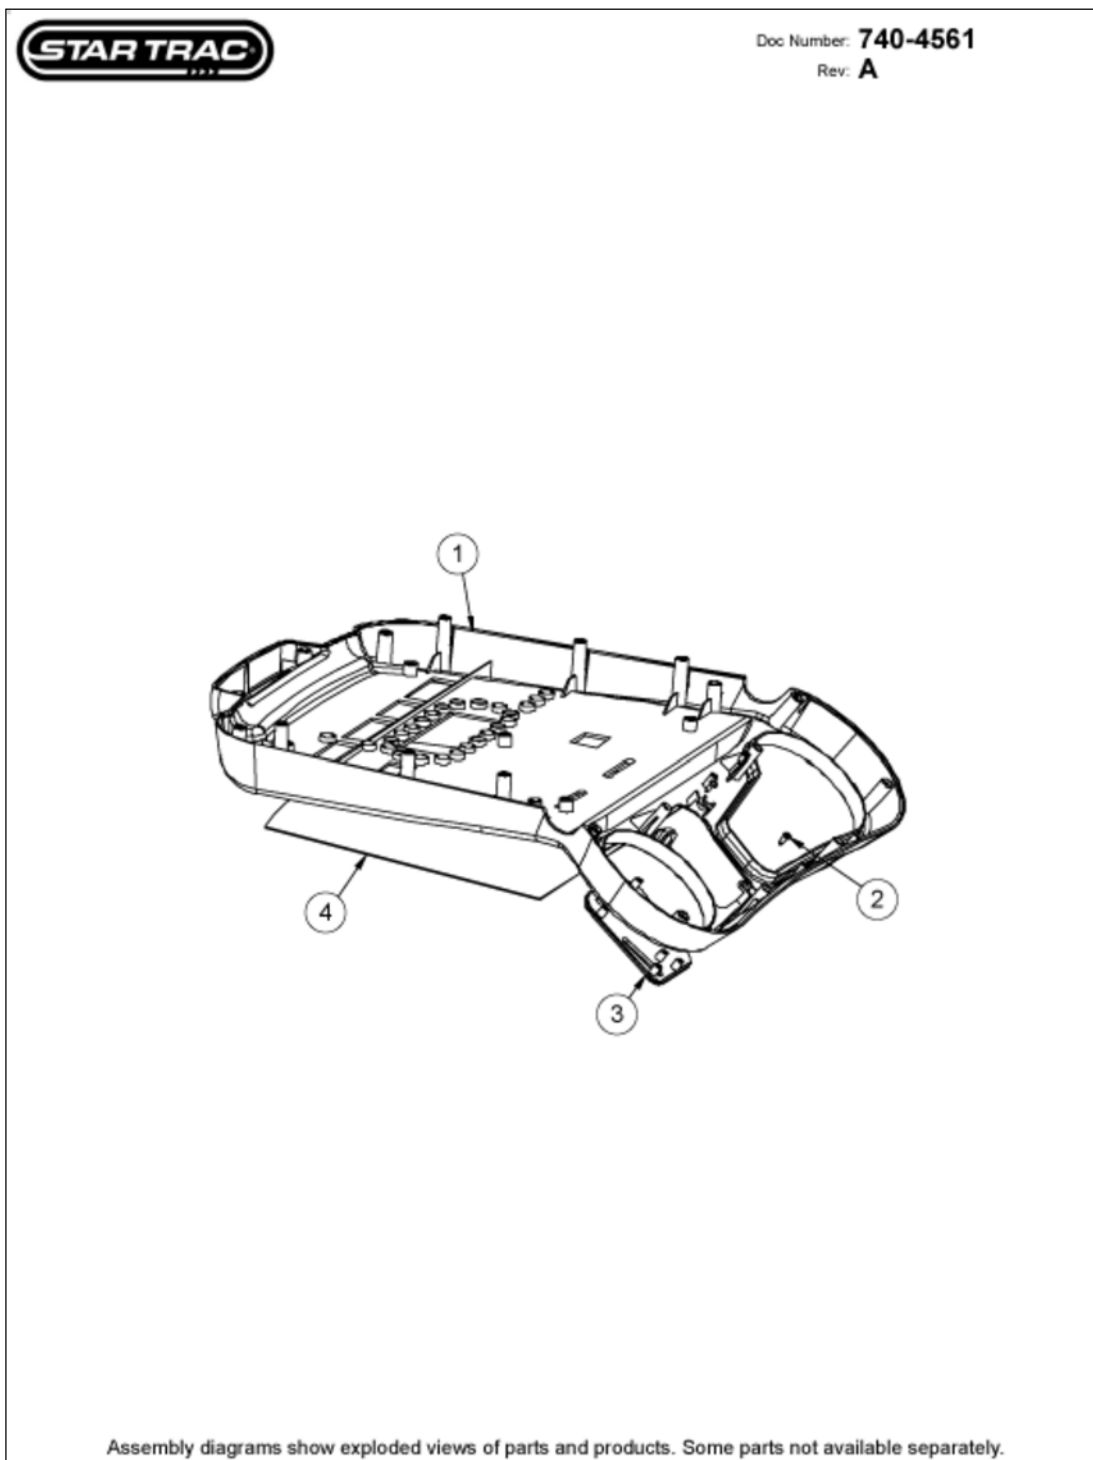

CARDIO • TBT • S Series TBT • S-TBT

Keypad & Plastic Assy

Slide: 1-2-14-36 • PD ID: 1037 • PROD Link ID: • D ID: 473

November 10, 2009

Keypad & Plastic Assy

Callout	Part Number:	Description
1	020-6926	DISPLAY, FRONT, SPORT BIKE
2	110-3163	SCREW, M3X0.5X8 PHT, PH, CS, ZI
3	740-0013	ASSY, OPER, INST, SPORT
4	740-4002	KEYPAD, TBT/X

Parts are subject to availability. Part pricing may change with or without notice.
Check the Star Trac Support Website <http://support.startrac.com> for current part pricing.

November 10, 2009