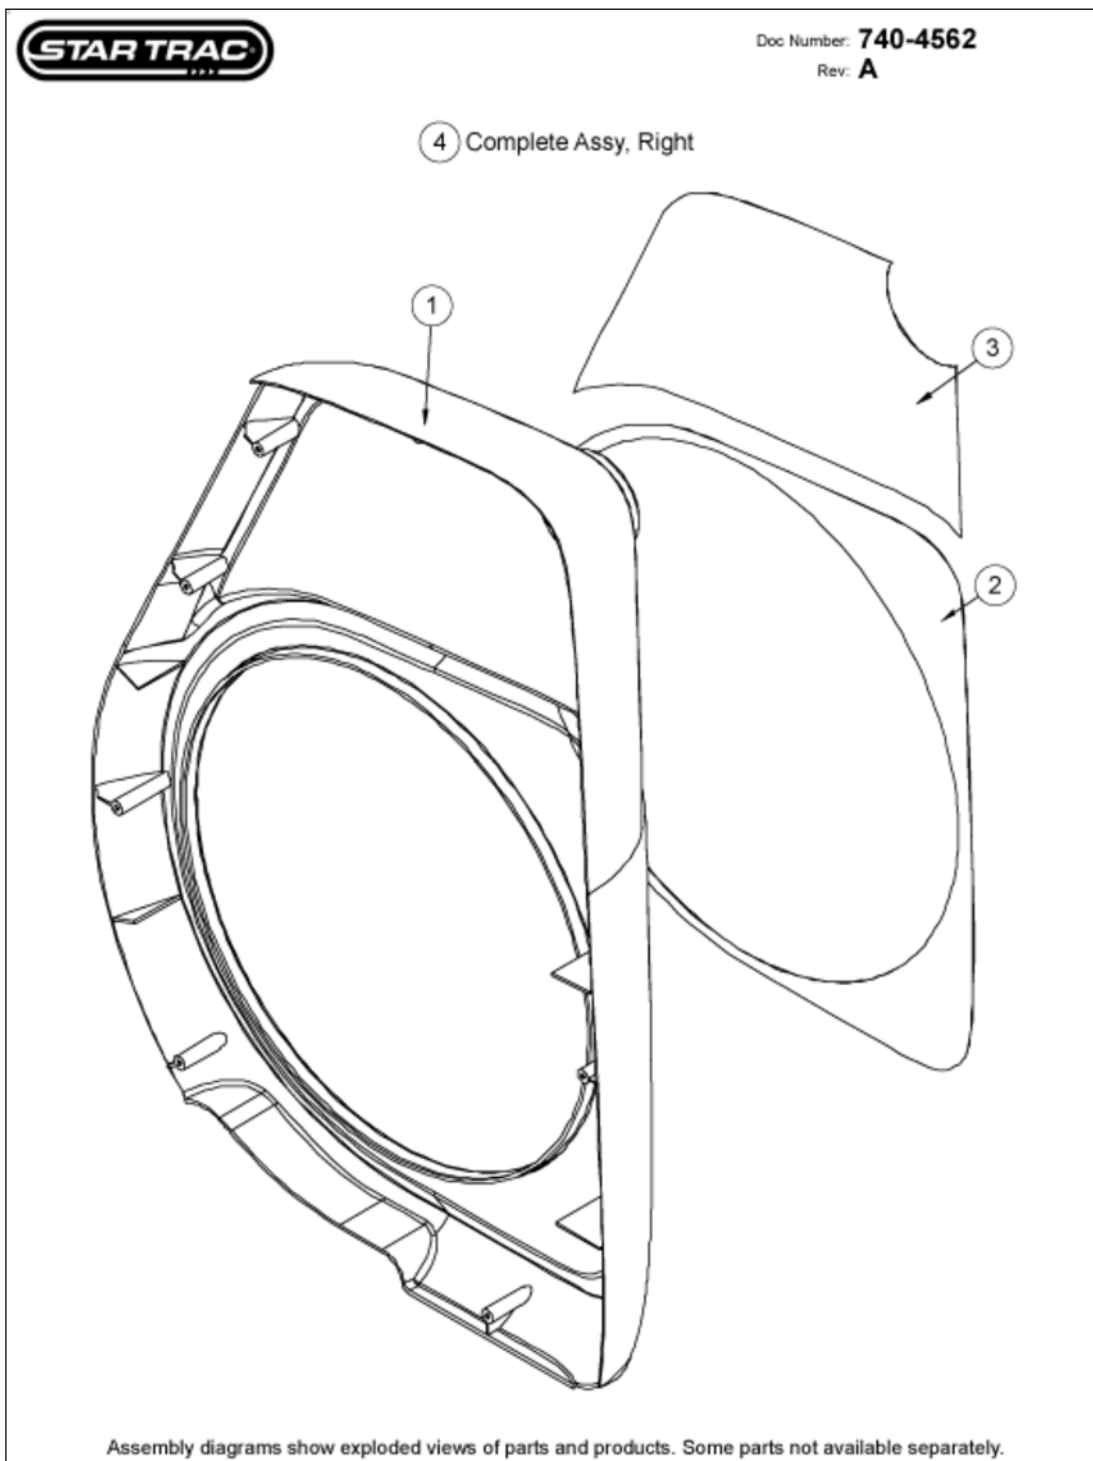

CARDIO • TBT • S Series TBT • S-TBT

Shroud Assy Right