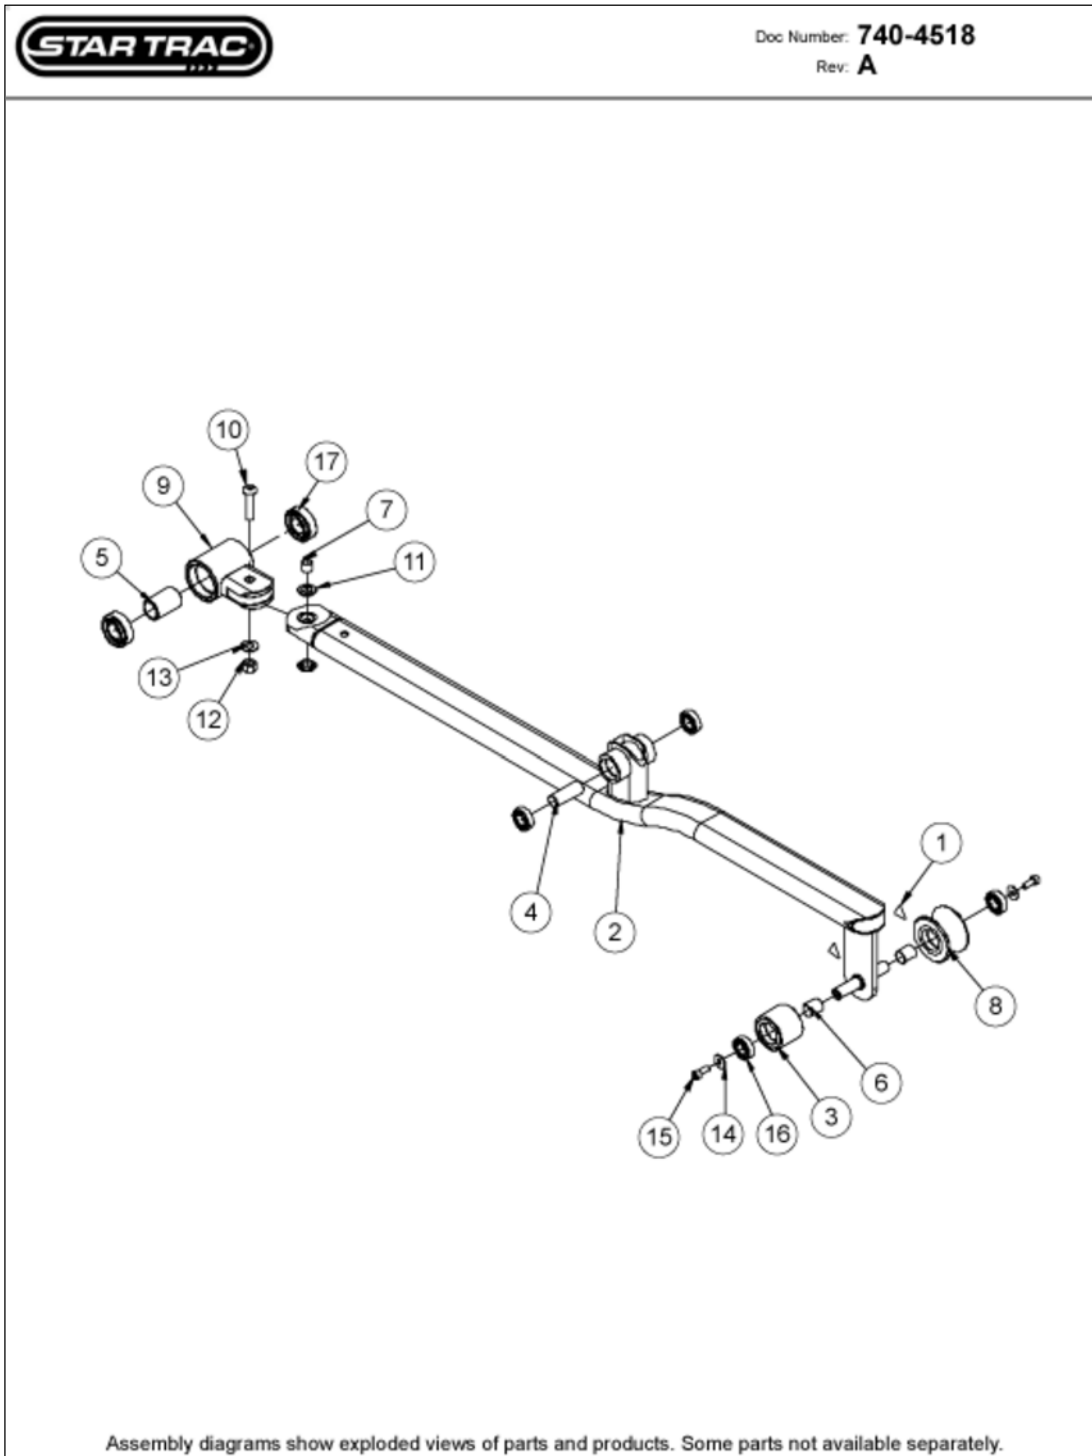

CARDIO • TBT • S Series TBT • S-TBT

Leg Tube Assy

Slide: 1-2-14-36 • PD ID: 1037 • PROD Link ID: • D ID: 467

November 10, 2009

Leg Tube Assy

Callout	Part Number:	Description
1	050-2142	LABEL, WARNING, PINCH POINT, I
2	740-4093	*ALT* USE PART # 740-4518
3	740-4094	*ALT* USE PART # 740-4518
4	740-4095	SPACER, 17.5IDX20ODX55MM
5	740-4096	SPACER, 25.2IDX32ODX50MM
6	740-4097	SPACER, 17.2IDX20ODX24MM
7	740-4098	SPACER, 12.5IDX16ODX13.6MM
8	740-4529	WHEEL, ROLLING, SCT
9	740-4530	JOINT, PEDAL DRIVE, SCT
10	740-4532	SCREW, M12X50, BHC, HE
11	740-4533	BUSHING, TEFLON, 16MM ID
12	740-4534	NUT, M12, NYLOCK
13	740-4535	WASHER, M12, FLAT PLAIN
14	740-4549	WASHER, M8
15	740-4569	SCREW, M8 X 15, SHC, HE
16	740-4578	BEARING, RADIAL, 17IDX35ODX10M
17	740-4585	BEARING, RADIAL, 25IDX52ODX15M

Parts are subject to availability. Part pricing may change with or without notice.
Check the Star Trac Support Website <http://support.startrac.com> for current part pricing.

November 10, 2009