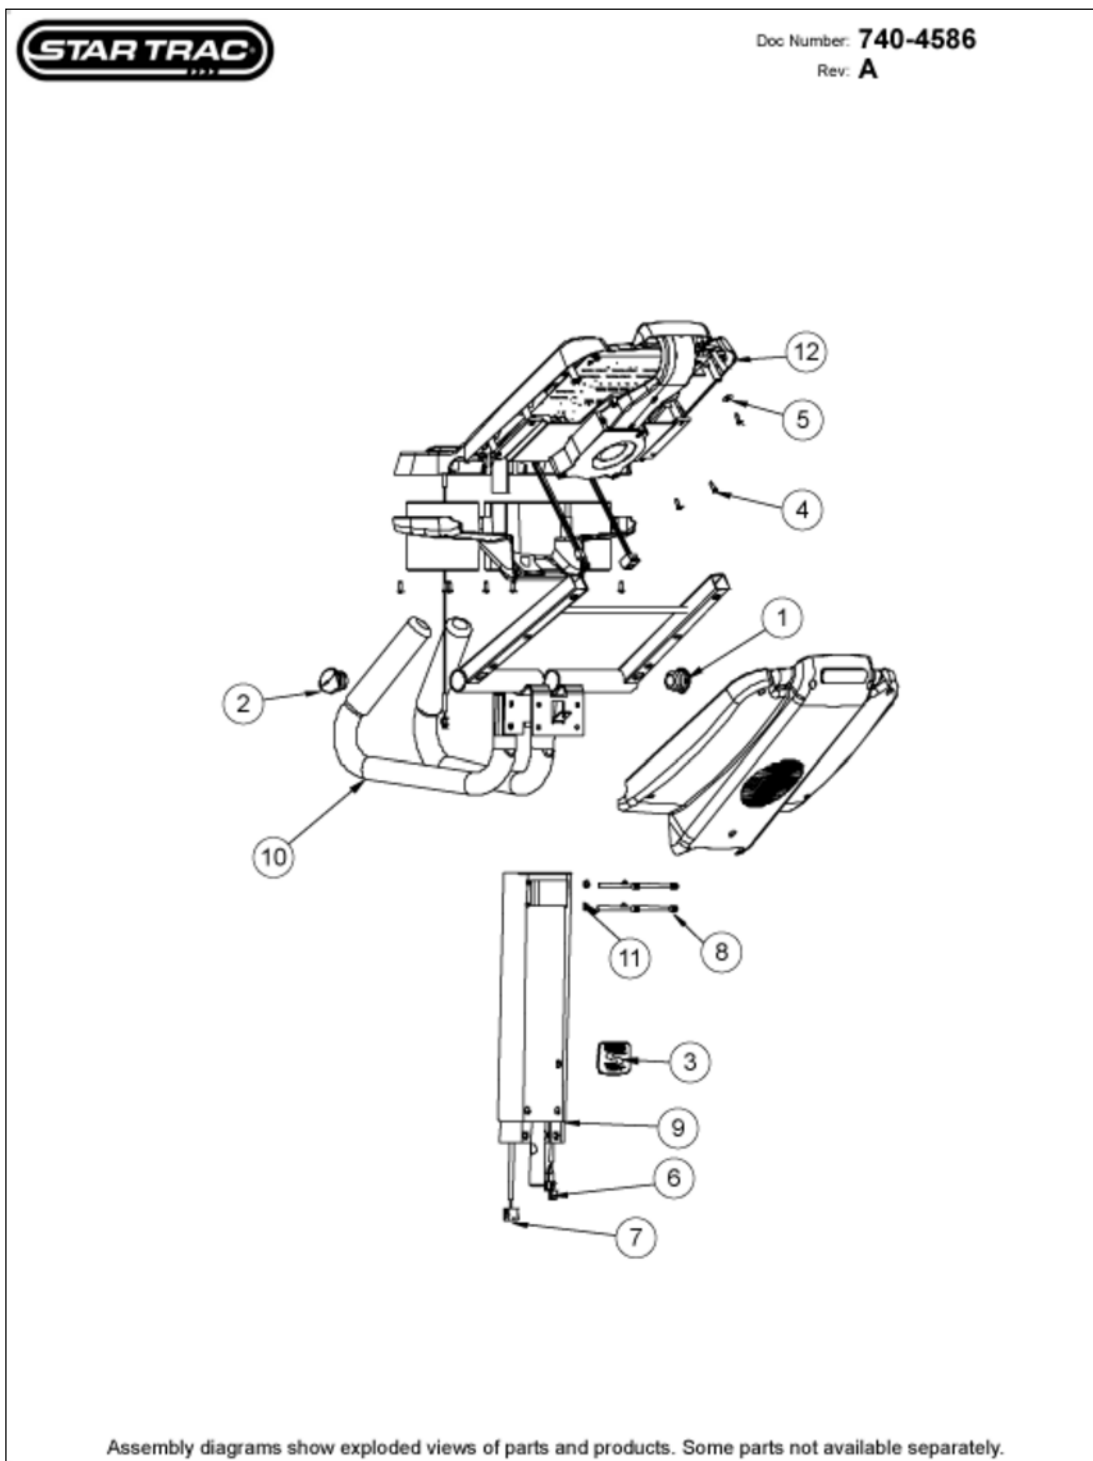

CARDIO • TBT • S Series TBT • S-TBT

Console & Handbar Assy TBT

Console & Handlbar Assy TBT

Callout	Part Number:	Description
1	020-6870-01	PLUG, CAP, L, DISPLAY, EL6200
2	020-6870-02	PLUG, CAP, R, DISPLAY, EL6200
3	050-2098	BADGE, PRODUCT, S-TBT
4	110-3165	SCREW, M4X0.7X20L, PHT,PH,CS,ZI
5	120-3303	WASHER, 3/16"ID X 9/16"OD
6	740-4004	ASSY, CABLE, CHR, S-TBT
7	740-4013	ASSY, CABLE, UPPER, MAIN I/O,
8	740-4070	BOLT, M6X70
9	740-4091	WELDMENT, NECK, TBT
10	740-4546	ASSY, HANDLEBAR/GRIPS, SCT, TB
11	740-4574	NUT, M6, NYLOCK
12	740-4601	ASSY, DISPLAY ELECT, TBT

Parts are subject to availability. Part pricing may change with or without notice.
Check the Star Trac Support Website <http://support.startrac.com> for current part pricing.

November 10, 2009